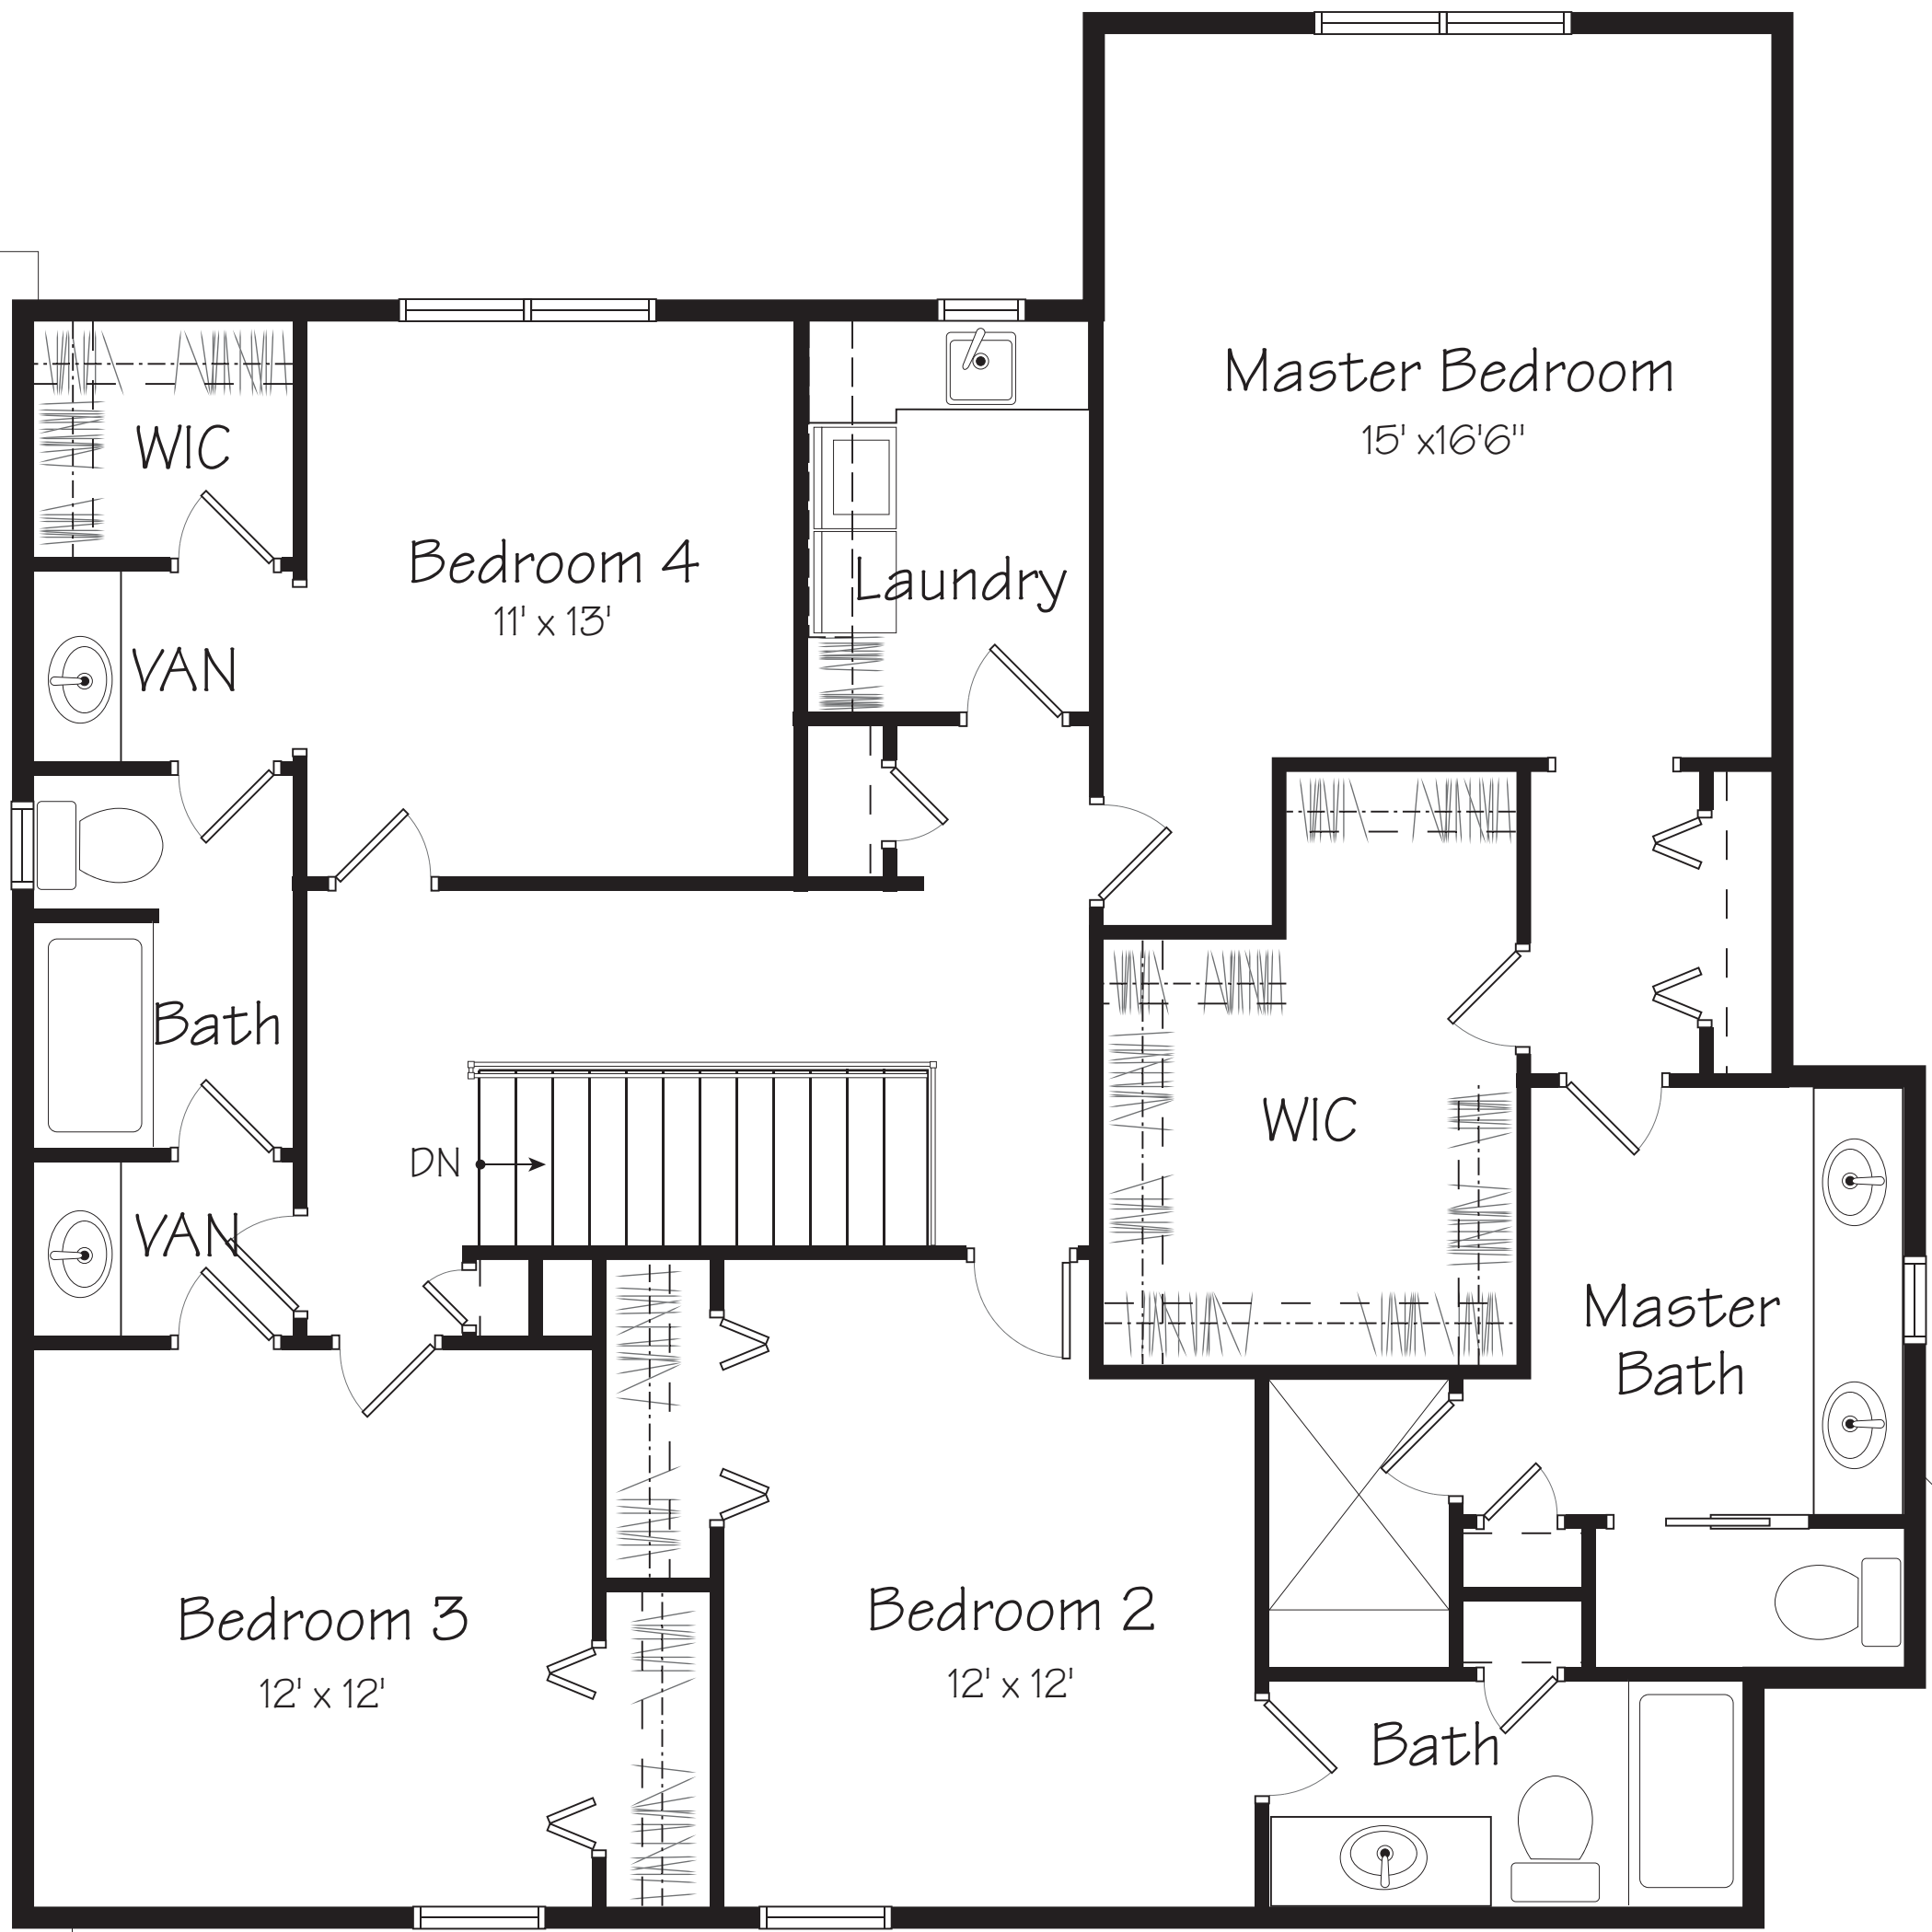

Breakfast

11' x 15'

Screen
Covered Porch

16' x 12'

Great Room

24' x 17'

Kitchen

UP

DN

One Bay Garage

16' x 21'

Entry

WIC

PDR

Pantry

Dining

14' x 14'

Two Bay Garage

22' x 23'

Basement

Unexcavated

Unexcavated

UP

Unexcavated

Unexcavated